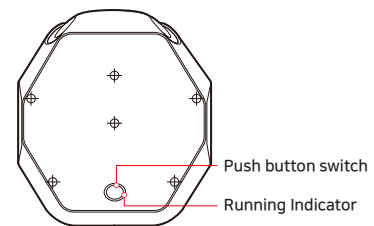

### Product interfaces

Figure 1.1 Front

Figure 1.2 Back Shell

Figure 1.3 Bottom

Region	Name	Definition
Front	MIC1 & MIC2	Microphone, 2-Way
	CAM1 & CAM2	Camera, 2-way
Back Shell	Nano-SIM	Sim card slot
	Reset	Hardware reset
	Type-C	Charging port, support fast charging
	RJ45	Wired network port
Bottom	Push button switch	Long press to turn on and off, long press for 5 seconds; short press to check the power level
	Running Indicator	Device operation status indicator ring light; device startup: green flashing; device has been started: green always on
	Battery indicator light	4 green lights, device power indicator, each one represents 25% battery power
	Mounting screw holes	1/4" screw holes, suitable for 1/4" screw mounting bracket fixed