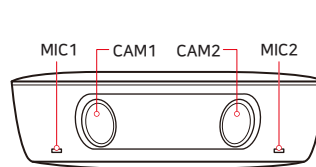

### Product interfaces

Figure 1.1 Front

Figure 1.2 Back Shell

Figure 1.3 Bottom

Region	Name	Definition
Front	MIC1 & MIC2	Microphone, 2-Way
	CAM1 & CAM2	Camera, 2-way
Back Shell	Nano-SIM	Sim card slot
	Reset	Hardware reset
	Type-C	Charging port, support fast charging
	RJ45	Wired network port
Bottom	Push button switch	Long press to turn on and off, long press for 5 seconds; short press to check the power level
	Running Indicator	Device operation status indicator ring light; device startup: green flashing; device has been started: green always on
	Battery indicator light	4 green lights, device power indicator, each one represents 25% battery power
	Mounting screw holes	1/4" screw holes, suitable for 1/4" screw mounting bracket fixed