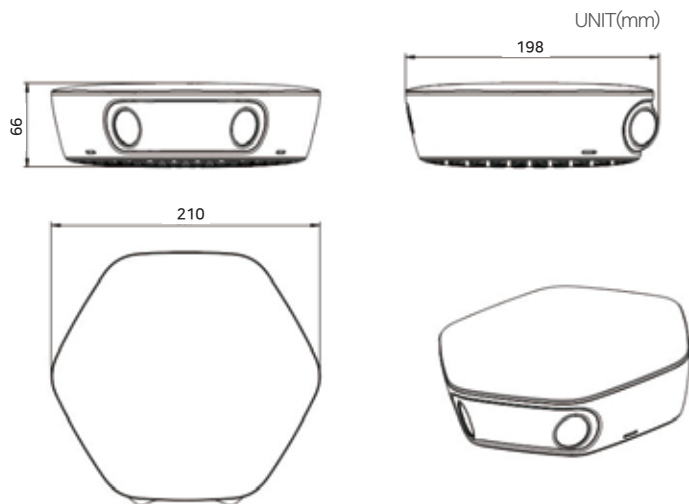

### Dimensions

SPECIFICATION	
Sensor Type	1/1.8" 4K Progressive Scan CMOS
Body memory	4GB+64GB、4GB+256GB
Minimum Illumination	0.001Lux @(F1.2,AGC ON), 0 Lux with IR
Lens Focal Length	2.8mm fixed focus
Number of Lenses	2
Field of view	Horizontal field of view: 180°, Vertical field of view: 59°
Maximum Resolution	16 million
Panorama	Dual 4K splicing 180° panoramic high-definition picture
Live Picture	1080P High-definition picture
Intelligent Algorithms	Humanoid Detection Tracking, Basketball Detection Tracking
Shooting Techniques	Dribbling mirror follow up shooting, push close and pull far shooting
Network Communication	Ethernet, 4G full network communication(optional), WIFI, Bluetooth
Network Interface	RJ45 100/1000M adaptive Ethernet port
Charging Interface	USB Type-C
Reset Button	Support long press reset function
Sim Card Slot	Supports nano sim (4G model support)
On/Off Button	Power on/off button with running indicator light
Power Indicator	(ring type three-color light: green, white, red)
Audio Interface	4 green indicator lights
Power supply	Built-in MIC
Power Consumption	Rechargeable lithium battery power (10H), 11.1V 8000mAh, 88.8Wh ≤15W
Operating Environment	-10~+50°C/less than ≤ 95% RH
Storage Environment	0~+60°C/less than ≤ 95% RH
Protection Class	IP54
Housing Material	PC+Hardware Material
Dimension(mm)	198(L)*210(W)*66(H)
Weight	Approx. 1.35kg