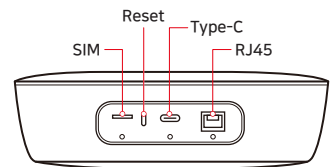

### Product interfaces

Figure 1.1 Front

Figure 1.2 Back Shell

Figure 1.3 Bottom

Region	Name	Definition
Front	MIC1 & MIC2	Microphone, 2-Way
	CAM1 & CAM2	Camera, 2-way
Back Shell	Nano-SIM	Sim card slot
	Reset	Hardware reset
	Type-C	Charging port, support fast charging
	RJ45	Wired network port
Bottom	Push button switch	Long press to turn on and off, long press for 5 seconds; short press to check the power level
	Running Indicator	Device operation status indicator ring light; device startup: green flashing; device has been started: green always on
	Battery indicator light	4 green lights, device power indicator, each one represents 25% battery power
	Mounting screw holes	1/4" screw holes, suitable for 1/4" screw mounting bracket fixed